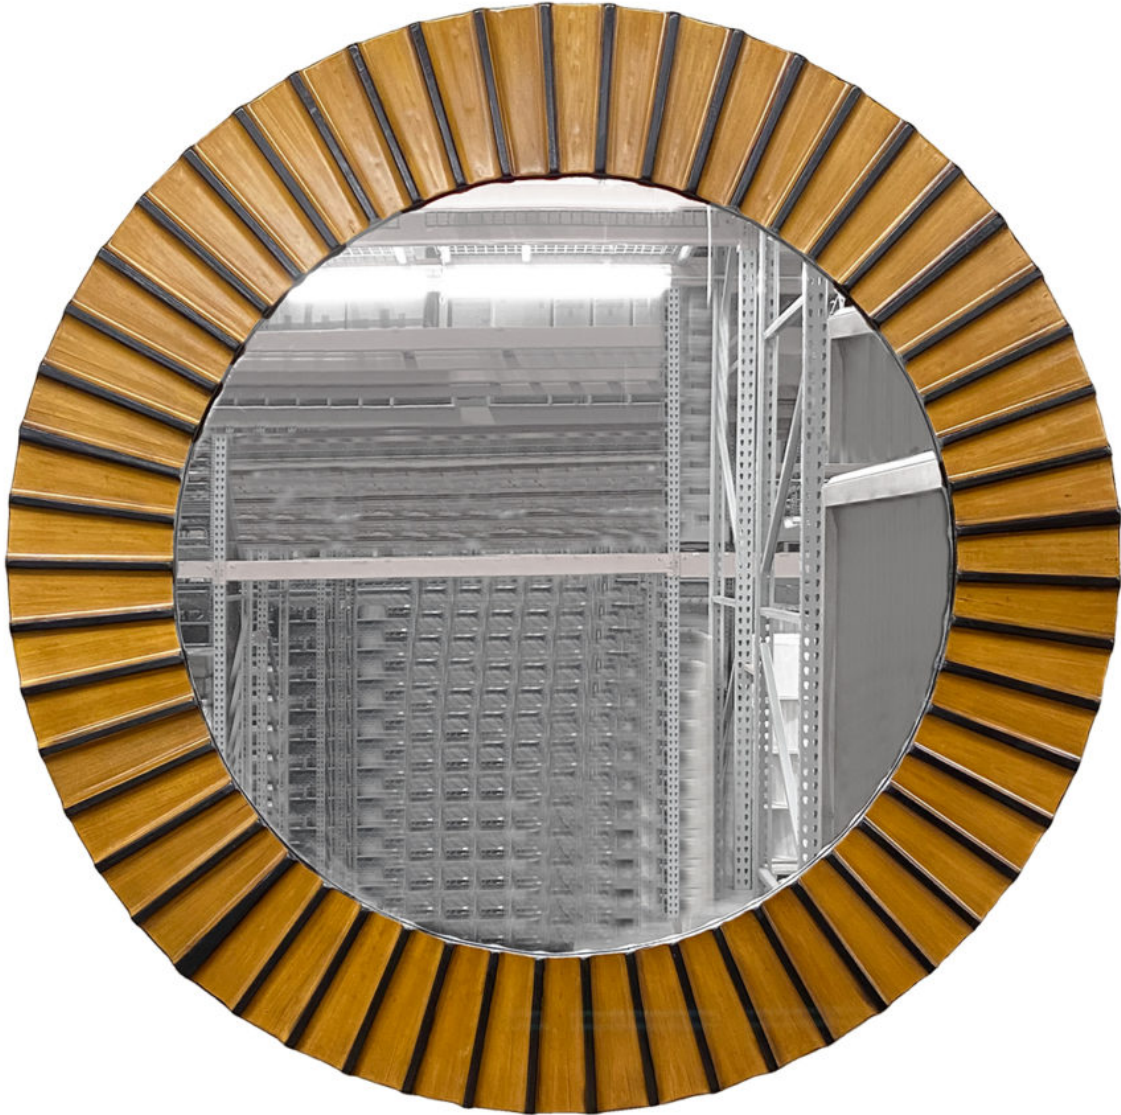

## M904 Wood Mirror

Round wood mirror with light finish and raised black stripes; 43 3/4" diameter. Mirror section is 30 3/4" diameter. Handmade in Italy. 1 available